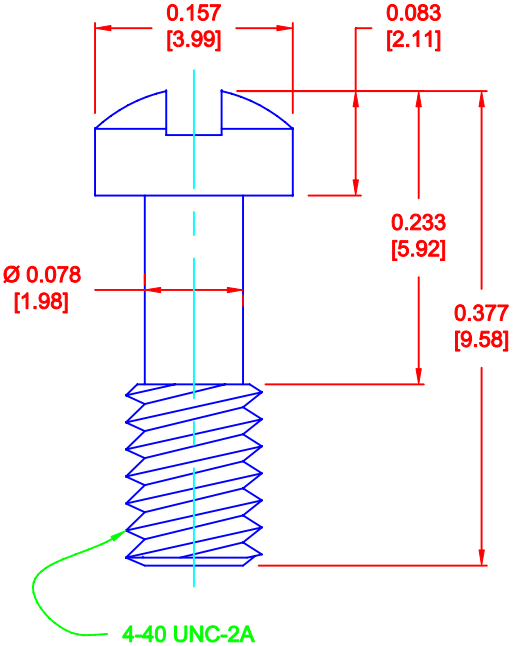

DESCRIPTION: 4-40 MALE SCREWLOCK/CLIP-ON

PART NUMBER	SCREW PART NUMBER	CLIP PART NUMBER
KIT = 160-000-002R031	SSH-440-1-T	RCO-1-T
BULK = 160-000-002R032	SSH-440-1-T	RCO-1-T

KIT INCLUDES:

- (IN SEALED BAG)
- 2-SCREWS
- 2-CLIPS

FOR CLARITY
HIDDEN LINES
NOT SHOWN

DO NOT SCALE FROM DRAWING

THESE DRAWINGS AND SPECIFICATIONS ARE THE PROPERTY OF NorComp AND SHALL NOT BE REPRODUCED, COPIED OR USED AS THE BASIS FOR THE MANUFACTURE OF SALE OF APPARATUS WITHOUT WRITTEN PERMISSION.

DRAWN: C. SMITH

DATE: 01-25-08

CHECKED:

DATE:

NorComp

SCALE: 6 : 1 SHEET 1 OF 1 REV 2

DWG NO. 160-000-002R0YY

RoHS COMPLIANT