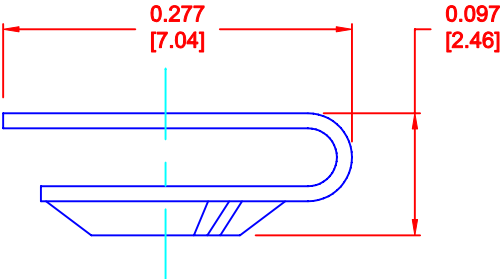

DESCRIPTION: 4-40 MALE SCREWLOCK/CLIP-ON

PART NUMBER	SCREW PART NUMBER	CLIP PART NUMBER
KIT = 160-000-002R031	SSH-440-1-T	RCO-1-T
BULK = 160-000-002R032	SSH-440-1-T	RCO-1-T

KIT INCLUDES:

- (IN SEALED BAG)
- 2-SCREWS
- 2-CLIPS

FOR CLARITY
HIDDEN LINES
NOT SHOWN

DO NOT SCALE FROM DRAWING

THESE DRAWINGS AND SPECIFICATIONS ARE THE PROPERTY OF NorComp AND SHALL NOT BE REPRODUCED, COPIED OR USED AS THE BASIS FOR THE MANUFACTURE OF SALE OF APPARATUS WITHOUT WRITTEN PERMISSION.