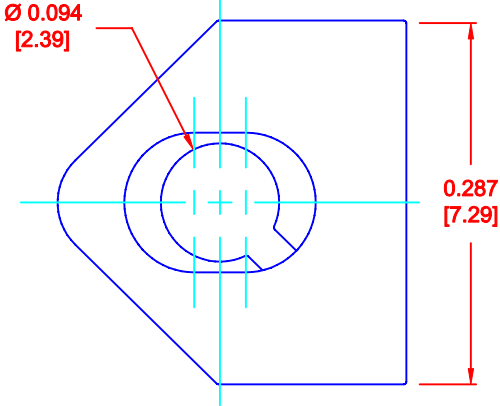

DESCRIPTION: 4-40 MALE SCREWLOCK/CLIP-ON

PART NUMBER	SCREW PART NUMBER	CLIP PART NUMBER
KIT = 160-000-002R031	SSH-440-1-T	RCO-1-T
BULK = 160-000-002R032	SSH-440-1-T	RCO-1-T

KIT INCLUDES:

- (IN SEALED BAG)
- 2-SCREWS
- 2-CLIPS

FOR CLARITY
HIDDEN LINES
NOT SHOWN

DO NOT SCALE FROM DRAWING

THESE DRAWINGS AND SPECIFICATIONS ARE THE PROPERTY OF NorComp AND SHALL NOT BE REPRODUCED, COPIED OR USED AS THE BASIS FOR THE MANUFACTURE OF SALE OF APPARATUS WITHOUT WRITTEN PERMISSION.